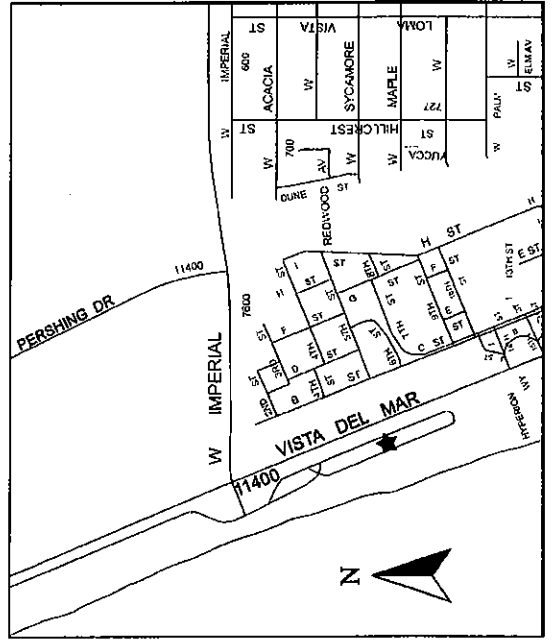

DOCKWEILER STATE BEACH RV CAMPGROUND / LOT

Vista del Mar

Map not to scale.

The accuracy or reliability of this data is neither guaranteed nor warranted in any way and Los Angeles County disclaims liability of any kind whatsoever, including, without limitation, liability for quality, performance, merchantability and fitness for a particular purpose arising out of the use, or inability to use the data.

REGULAR SPACES	113
DISABLED	4
TOTAL	117

This map was produced in whole or in part from THOMAS BROS MAPS(r) digital database files and reproduced with permission granted by THOMAS BROS MAPS(r). All rights reserved.